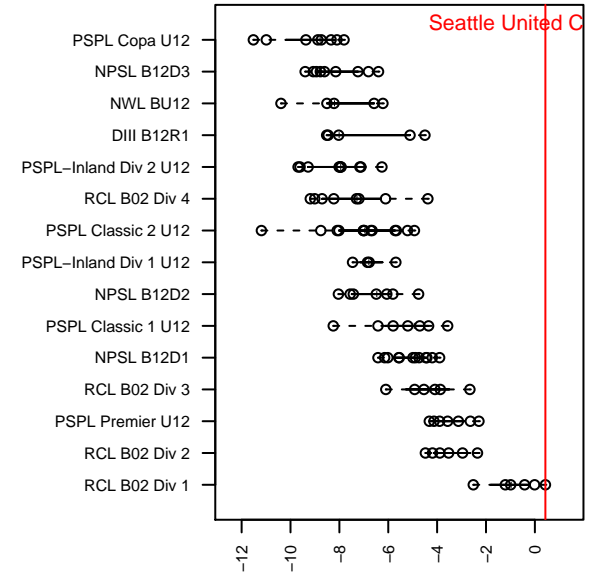

**attack and defense rating
relative to others at age
and all opponents in last 13 months**