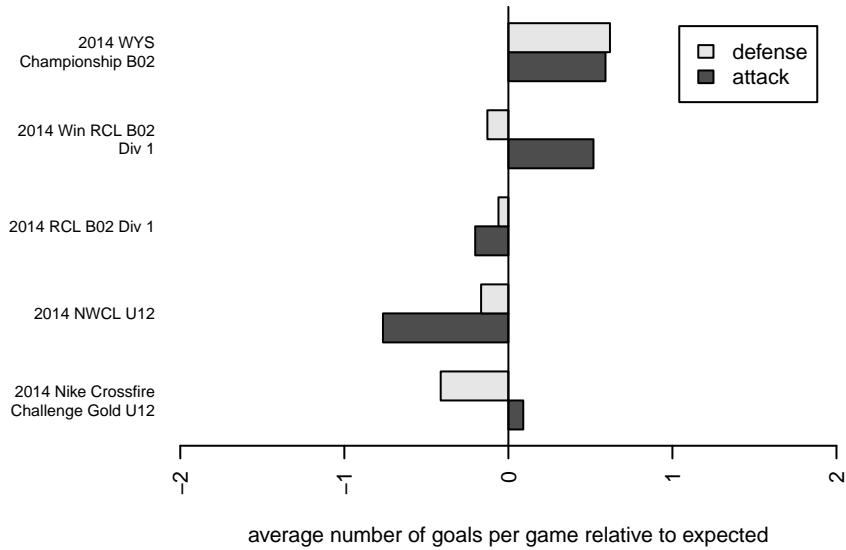

Performance relative to 13 month average