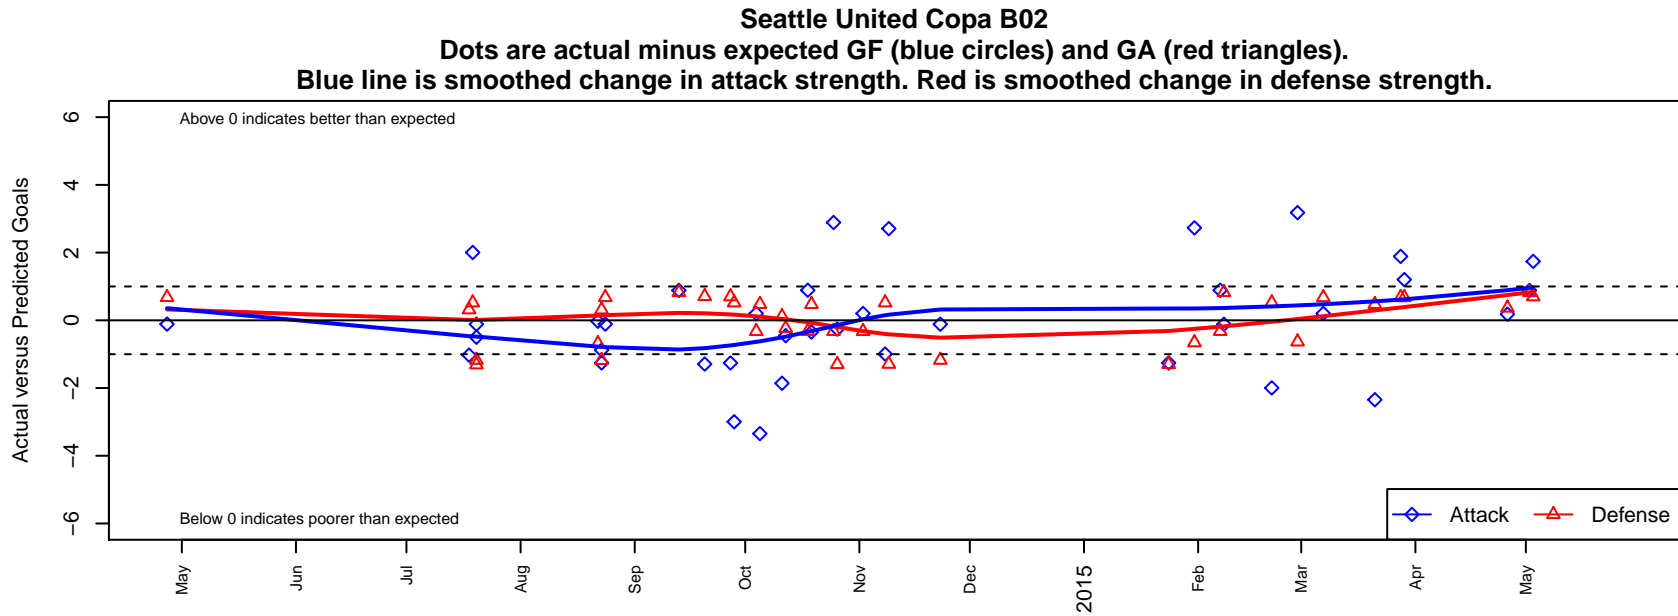

**attack and defense variance (black dot)
relative to other teams
and top 10 in region**

**attack and defense rating
relative to others at age
and all opponents in last 13 months**

Seattle United Copa B02

Seattle United
Seattle, WA
B02 total strength=1229
attack=3.83 defense=5.11
fall league = RCL B02 Div 1
spr league = Win RCL B02 Div 1

alt names used:
SEATTLE UNITED B02 COPA (WA)
SEATTLE UNITED 2002 COPA
Seattle United B02 Copa A
SEATTLE UNITED 2002 COPA
Seattle United B02 Copa A
Seattle United B02 Copa A
SEATTLE UNITED B02 COPA (WA)

Venues played:
2013 Challenge Cup B02 Division 1 – Challeng
2014 Nike Crossfire Challenge Gold U12
2014 NWCL U12
2014 RCL B02 Div 1
2014 Win RCL B02 Div 1
2014 WYS Championship B02